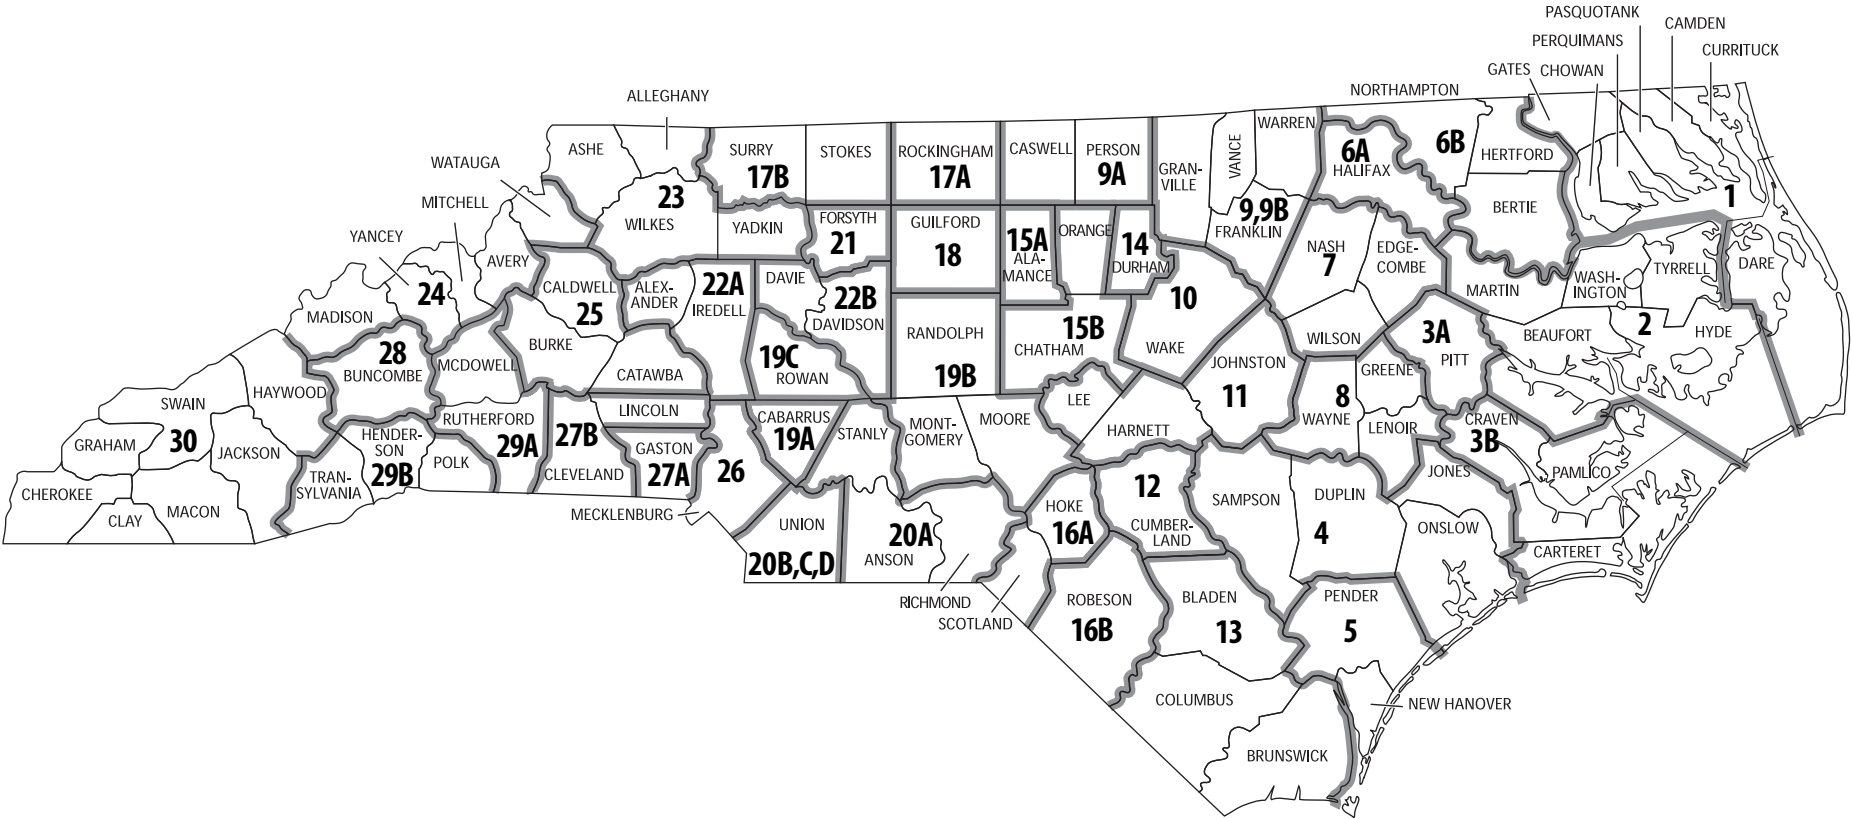

# North Carolina District Court Districts

Effective January 1, 2014

Note: Districts 9 and 9B, and districts 20B, 20C, and 20D are districts for electoral purposes only. They are combined for administrative purposes.